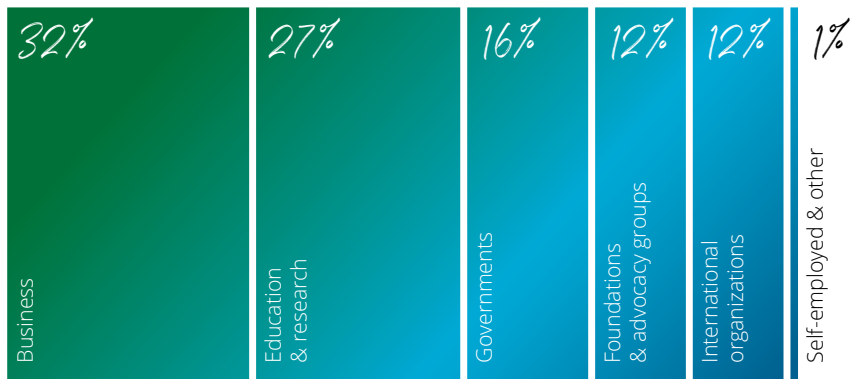

Spark your career